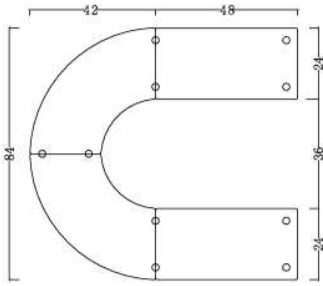

TRAINING TABLES

BOSS

Office Products

Possible configuration

Possible configuration