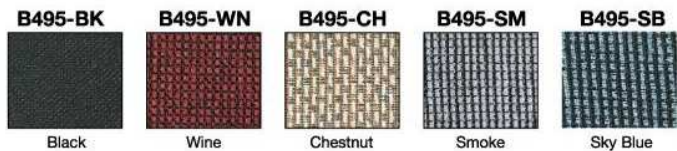

#### **B495**

Arm Height: 25" - 31" H

Seat Size: 20.5" W x 22" D

Seat Height: 17.5" - 20.5" H

Overall Size:

27.5" W x 27" D x 37" - 40" H